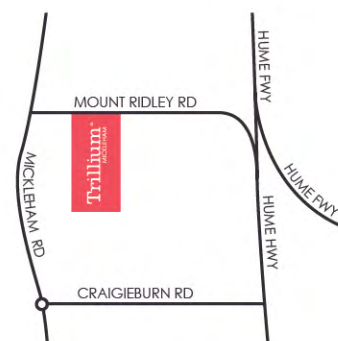

Trillium[®]
MICKLEHAM

Welcome to
Trillium, a
beautiful new
community
located in
the heart of
semi-rural
Mickleham.

Land Sales Centre
535 Mt Ridley Road, Mickleham
(Melway ref 366 A12)
Call 9684 8124 or visit
trillium-mickleham.com.au

Selling agent

COMMUNITIES DESIGNED FOR LIVING

Honeydew

RELEASE

Stage 3A

- Great views directly over the stunning, action-packed Trillium central parkland.
- A variety of lot sizes paired with innovative home solutions.
- Easy access to the \$4million Club Trillium recreation facility, including a fully equipped gym, swimming pool, tennis court, meeting spaces and more.
- Get the Mickleham address, without waiting for facilities!