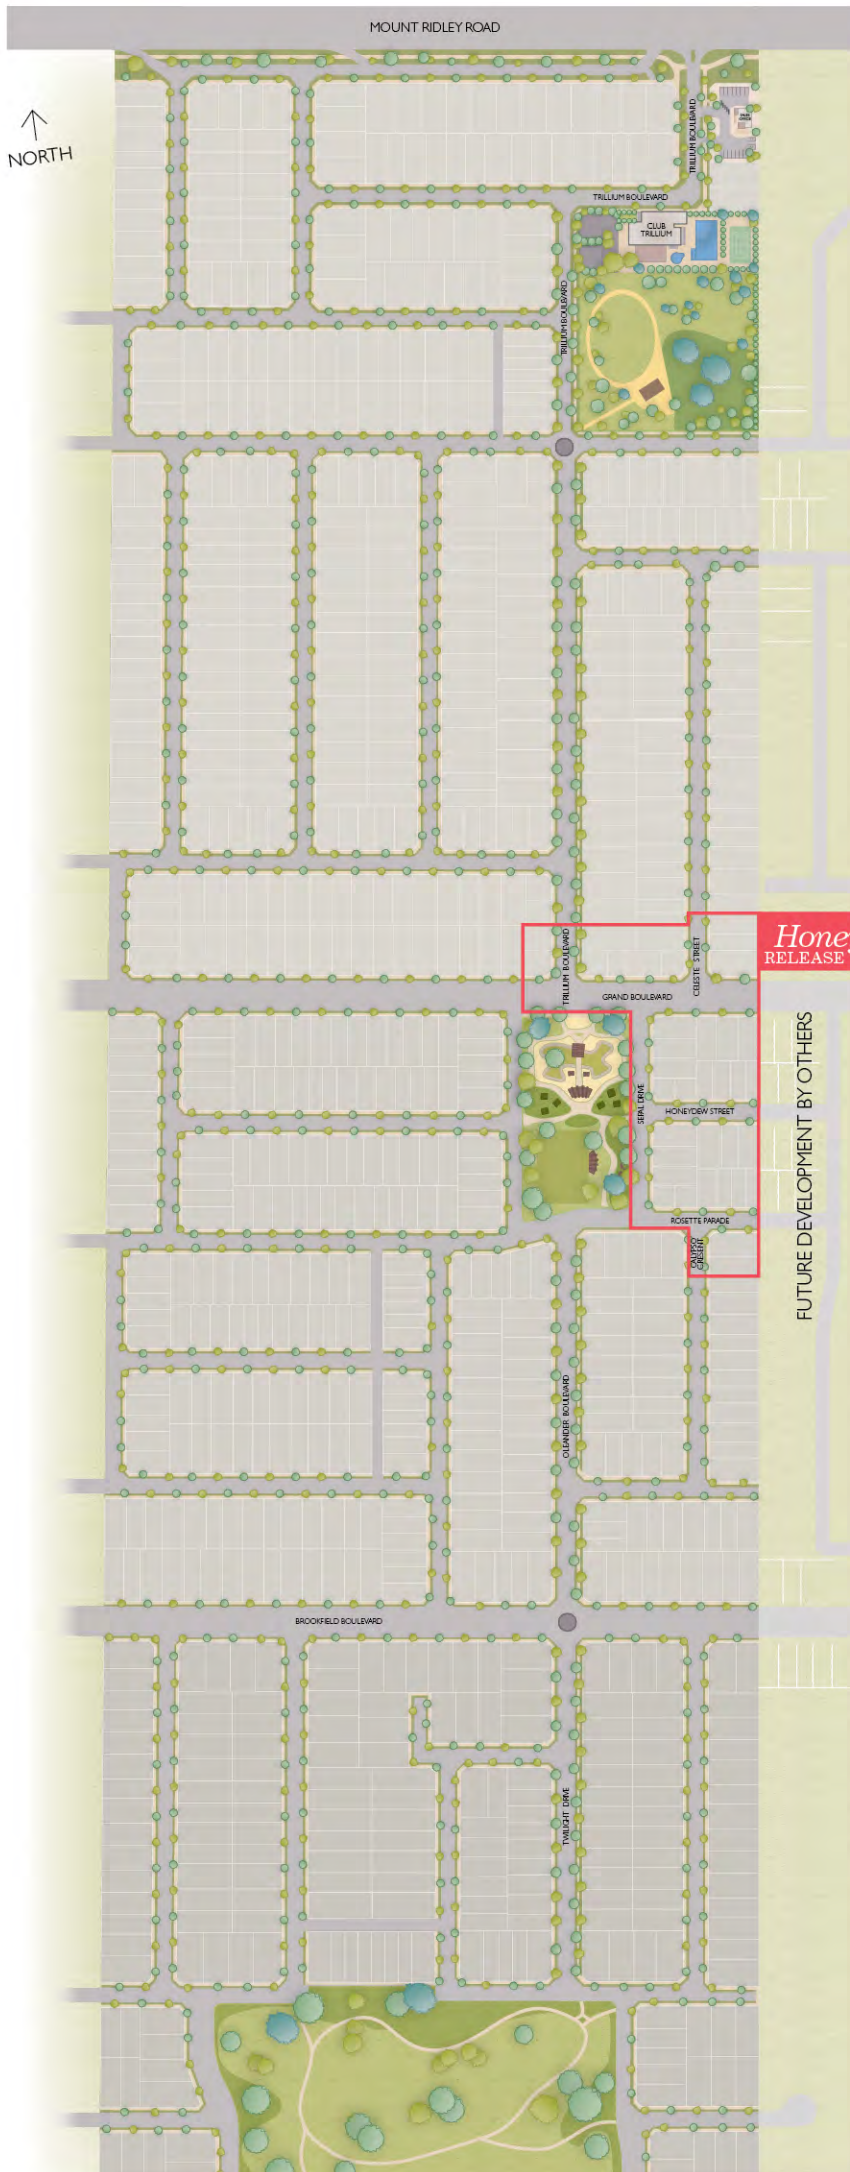

Trillium[®]
MICKLEHAM

Welcome to
Trillium, a
beautiful new
community
located in
the heart of
semi-rural
Mickleham.

Land Sales Centre
535 Mt Ridley Road, Mickleham
(Melway ref 366 A12)
Call 9684 8124 or visit
trillium-mickleham.com.au

Selling agent

COMMUNITIES DESIGNED FOR LIVING

Honeydew

RELEASE

Stage 3A

- Great views directly over the stunning, action-packed Trillium central parkland.
- A variety of lot sizes paired with innovative home solutions.
- Easy access to the \$4million Club Trillium recreation facility, including a fully equipped gym, swimming pool, tennis court, meeting spaces and more.
- Get the Mickleham address, without waiting for facilities!