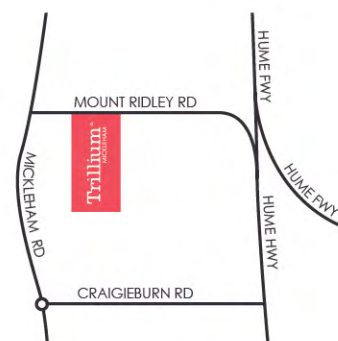

Trillium[®]
MICKLEHAM

Welcome to
Trillium, a
beautiful new
community
located in
the heart of
semi-rural
Mickleham.

Land Sales Centre
535 Mt Ridley Road, Mickleham
(Melway ref 366 A12)
Call 9684 8124 or visit
trillium-mickleham.com.au

Selling agent

COMMUNITIES DESIGNED FOR LIVING

Nebula

RELEASE

Stage 2B

- Perfectly positioned just a short stroll from Club Trillium to the north and a fun-filled parkland to the south
- Rare large lots fronting beautiful tree-lined Trillium Boulevard
- An exclusive, picturesque 'Mickleham' address, but with easy access to established local shops and facilities
- Secure a coveted block in the north's most popular new community!