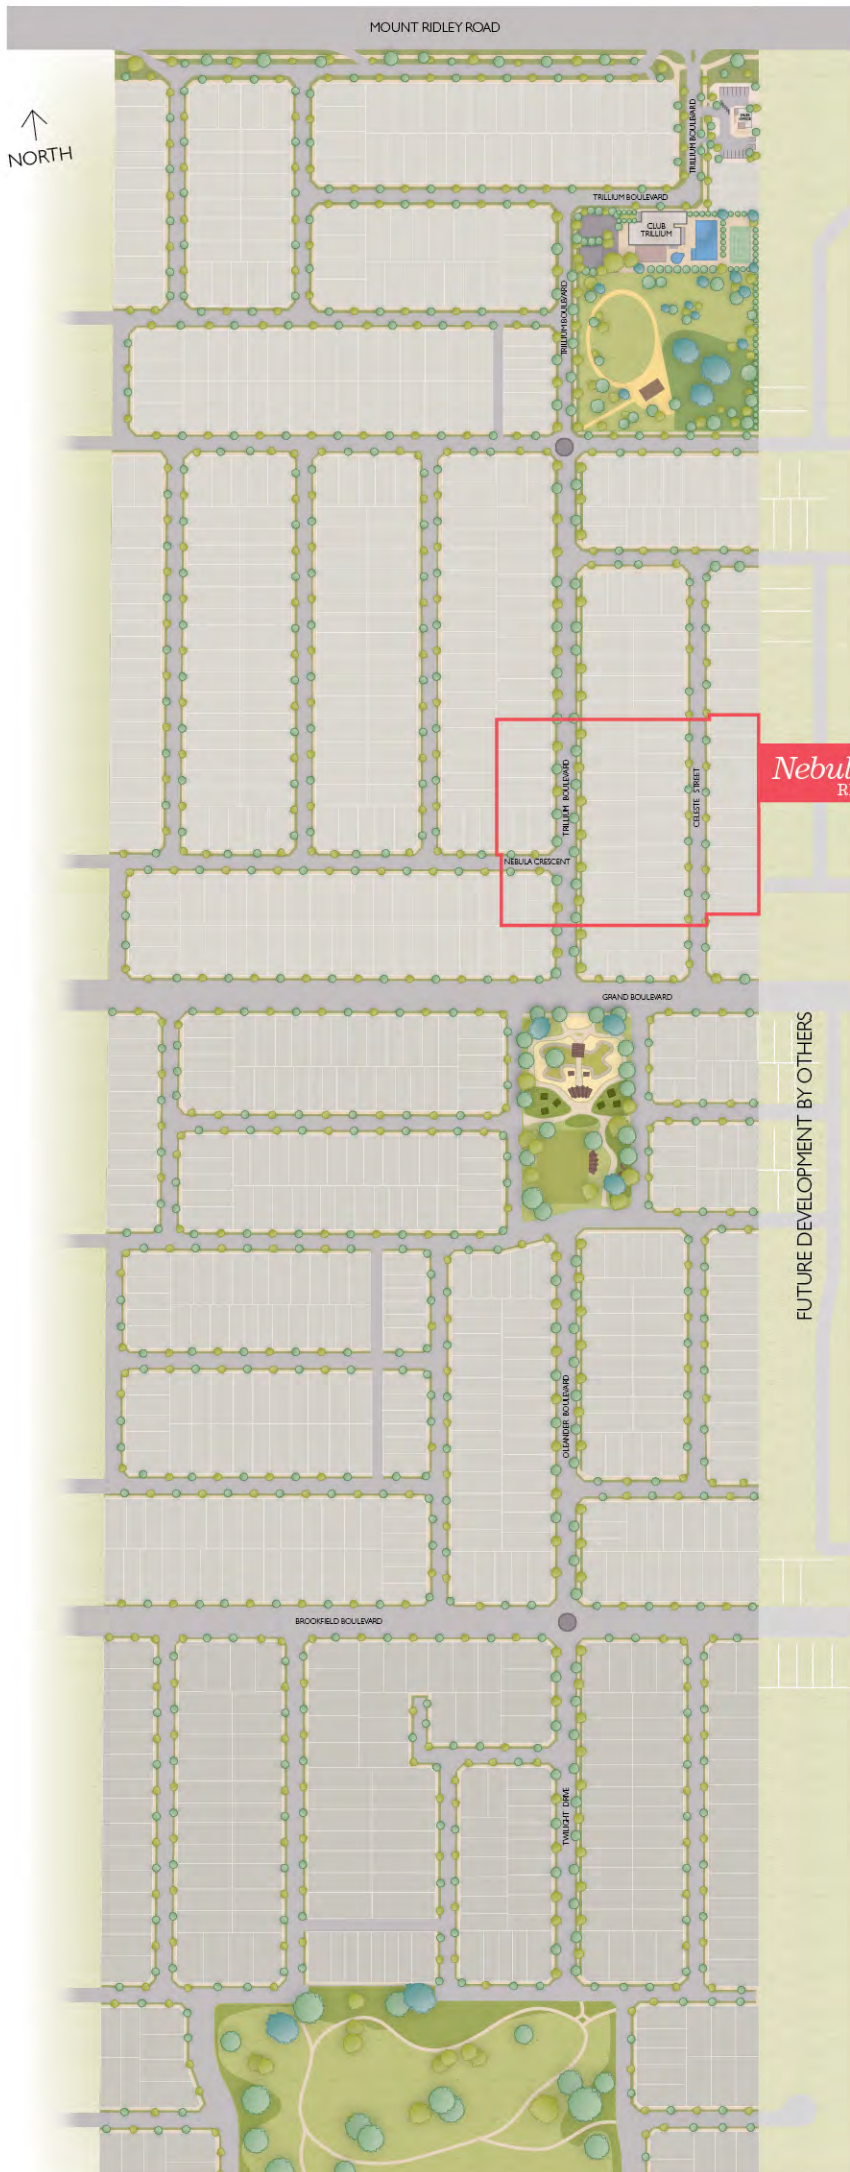

Trillium[®]
MICKLEHAM

Welcome to
Trillium, a
beautiful new
community
located in
the heart of
semi-rural
Mickleham.

Land Sales Centre
535 Mt Ridley Road, Mickleham
(Melway ref 366 A12)
Call 9684 8124 or visit
trillium-mickleham.com.au

Selling agent

COMMUNITIES DESIGNED FOR LIVING

Nebula

RELEASE

Stage 2B

- Perfectly positioned just a short stroll from Club Trillium to the north and a fun-filled parkland to the south
- Rare large lots fronting beautiful tree-lined Trillium Boulevard
- An exclusive, picturesque 'Mickleham' address, but with easy access to established local shops and facilities
- Secure a coveted block in the north's most popular new community!