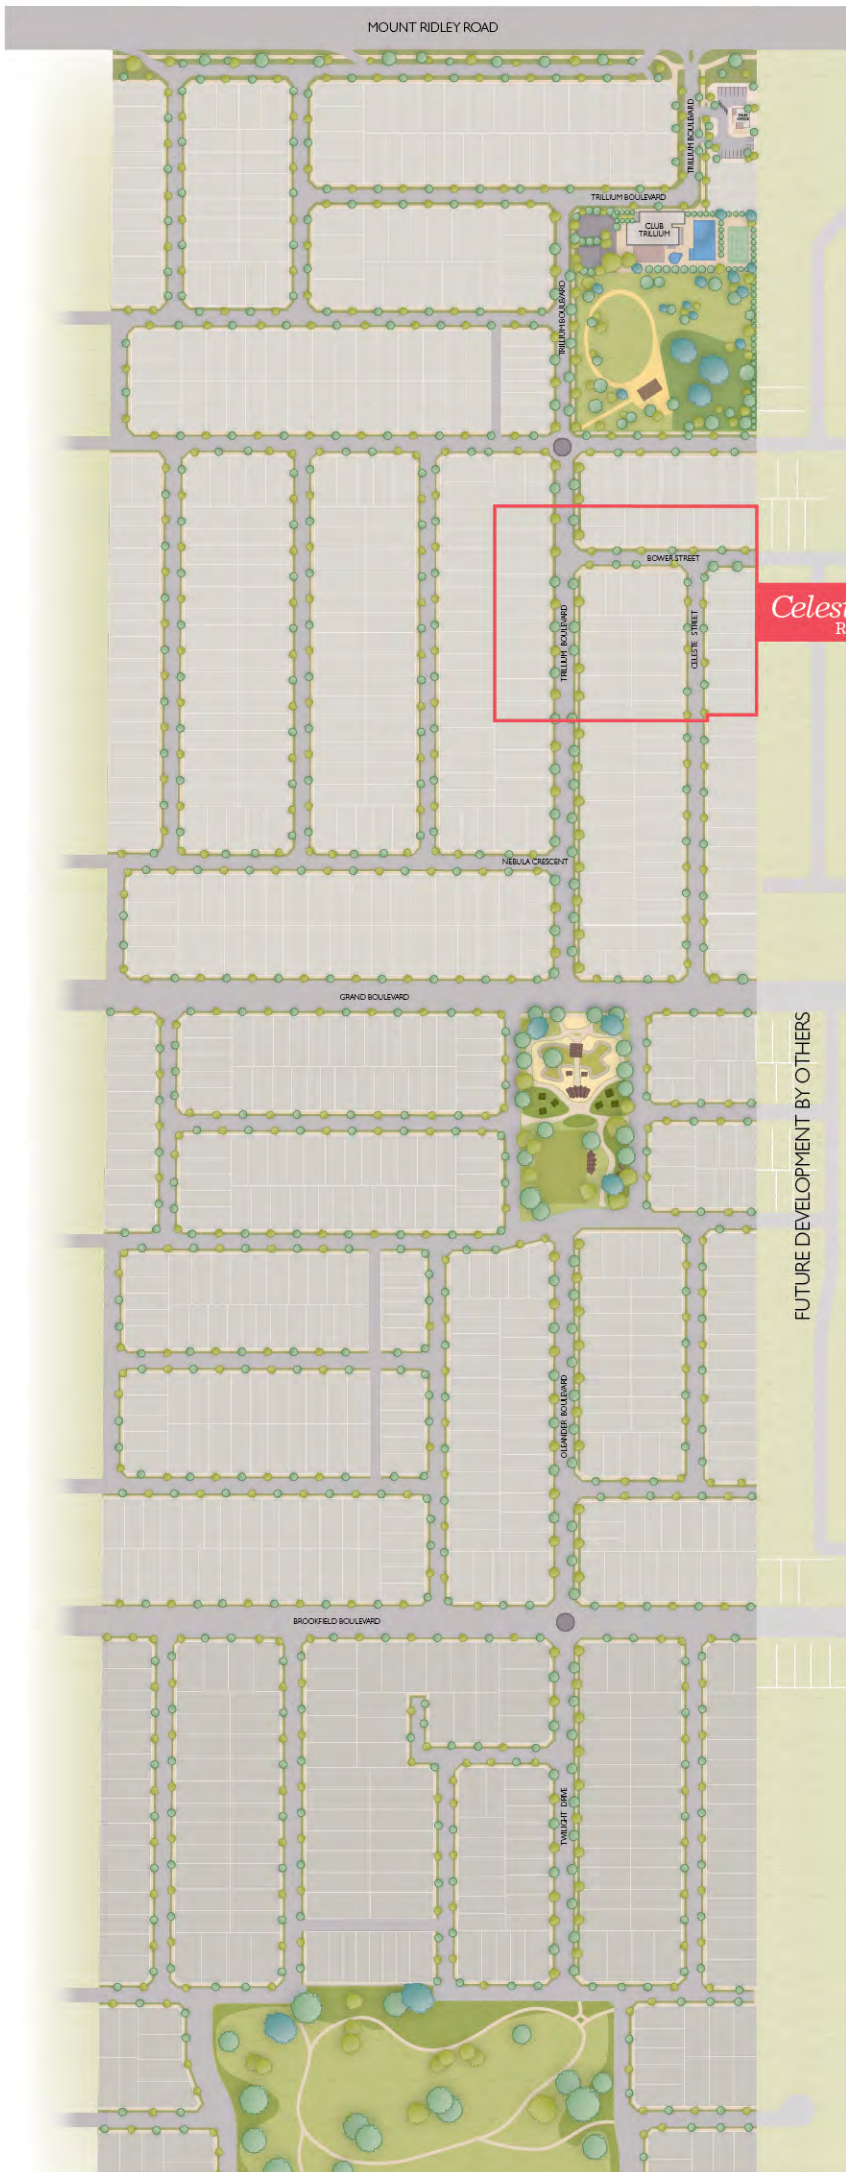

**Trillium**<sup>®</sup>  
MICKLEHAM

Welcome to  
Trillium, a  
beautiful new  
community  
located in  
the heart of  
semi-rural  
Mickleham.

**Land Sales Centre**  
535 Mt Ridley Road, Mickleham  
(Melway ref 366 A12)  
Call 9684 8124 or visit  
[trillium-mickleham.com.au](http://trillium-mickleham.com.au)

### Stage 2A

- Ideally positioned only a short stroll from the northern parkland and Club Trillium.
- Lot sizes to suit all homes and lifestyles, including a selection of lots up to 35m deep.
- Enjoy a more relaxed Mickleham lifestyle with views to the surrounding rolling hills.
- Act now before these premium lots are all gone!