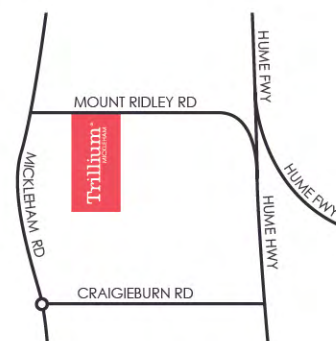

**Trillium**<sup>®</sup>  
MICKLEHAM

Welcome to  
Trillium, a  
beautiful new  
community  
located in  
the heart of  
semi-rural  
Mickleham.

**Land Sales Centre**  
535 Mt Ridley Road, Mickleham  
(Melway ref 366 A12)  
Call 9684 8124 or visit  
[trillium-mickleham.com.au](http://trillium-mickleham.com.au)

### Stage 2A

- Ideally positioned only a short stroll from the northern parkland and Club Trillium.
- Lot sizes to suit all homes and lifestyles, including a selection of lots up to 35m deep.
- Enjoy a more relaxed Mickleham lifestyle with views to the surrounding rolling hills.
- Act now before these premium lots are all gone!