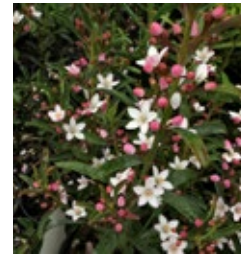

List B—Low Planting (140mm Pots at Max 400mm Spacings)

Botanical Name:
Westringia
'Grey Box'
Common Name:
Coastal rosemary
Mature Size: 0.4x0.4m

Botanical Name:
Westringia fruticosa
Common Name:
Penny
Mature Size: 0.5x0.5m

Botanical Name:
Calocephalus citreus
Common Name:
Lemon beauty-heads
Mature Size: 0.5x0.1m

List C—Medium Planting (Min 5L Pots at Max 800mm Spacings)

Botanical Name:
Philotheca myoporoides
'Profusion'
Common Name:
Wax flower
Mature Size: 1.0x1.0m