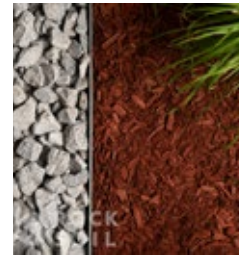

Materiality Schedule

Garden Edging

Timber edging