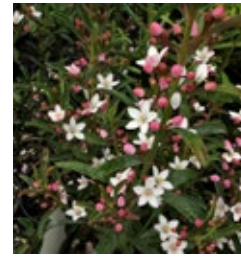

Botanical Name:
Dianella revoluta
Common Name:
Blue flax-lily
Mature Size: 0.4x0.4m

Botanical Name:
Patersonia occidentalis
Common Name:
Purple flag
Mature Size: 0.5x0.5m

Botanical Name:
Poa labillardierei
Common Name:
Common tussock grass
Mature Size: 0.8x0.5m

List C—Medium Planting (Min 5L Pots at Max 800mm Spacings)

Botanical Name:
Acacia cognata 'Limelight'
Common Name:
Dwarf River Wattle Limelight
Mature Size: 0.8x1.0m

Botanical Name:
Correa pulchella
Common Name:
Correa pulchella
Mature Size: 0.6x1.0m

Botanical Name:
Grevillea rhyolitica
Common Name:
Grevillea
Mature Size: 1.0x2.0m

Botanical Name:
Banksia marginata
Common Name:
Silver Banksia
Mature Size: 1.5x3.0m

Botanical Name:
Philotheca myoporoides
'Profusion'
Common Name:
Wax flower
Mature Size: 1.0x1.0m