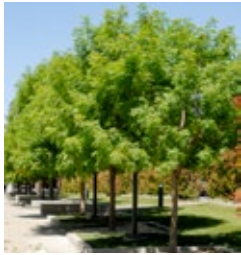

List E—Small / Med Trees (Minimum 45L Pot Size)

Botanical Name:
Pistacia chinensis
Common Name:
Chinese Pistachio
Mature Size: 10x6m