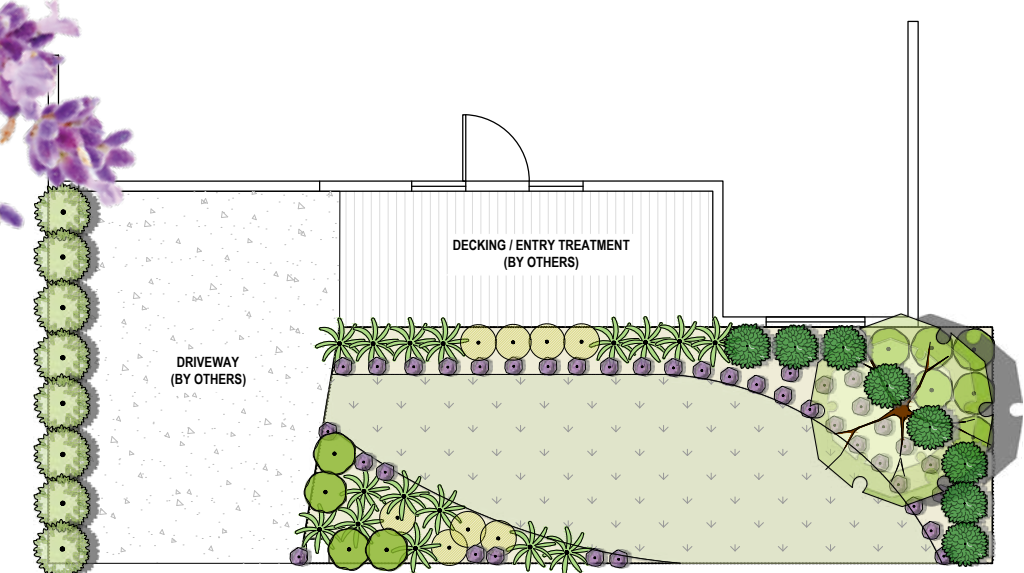

LANDSCAPE

E

LANDSCAPE

F

MATERIALS

Garden Bed Area Incl. Mulch and Irrigation    Granitic Sand    Timber edging

MATERIALS

Garden Bed Area Incl. Mulch and Irrigation    Timber edging

PLANTS

Crepe Myrtle    Bay Laurel    Blue Fescue    Kidney Weed

PLANTS

Eastern Redbud    Crepe Myrtle    Bindweed    Hydrangea

Native Violet

New Zealand Rock Lily

SEVEN  
LANDSCAPE SCHEMES  
THE MAPLES

Imagine stepping out of your front door in your picturesque Redstone community to a front yard designed and landscaped by an international award-winning horticulturalist.

Selected lots at Redstone now include a complete front landscaping scheme. Purchasers of these lots will have a choice of seven exclusive front yard landscape schemes known as The Maples Landscape Collection, expertly designed and individually tailored for their lot by leading horticulture company – Fleming's Landscapes.

# LANDSCAPE