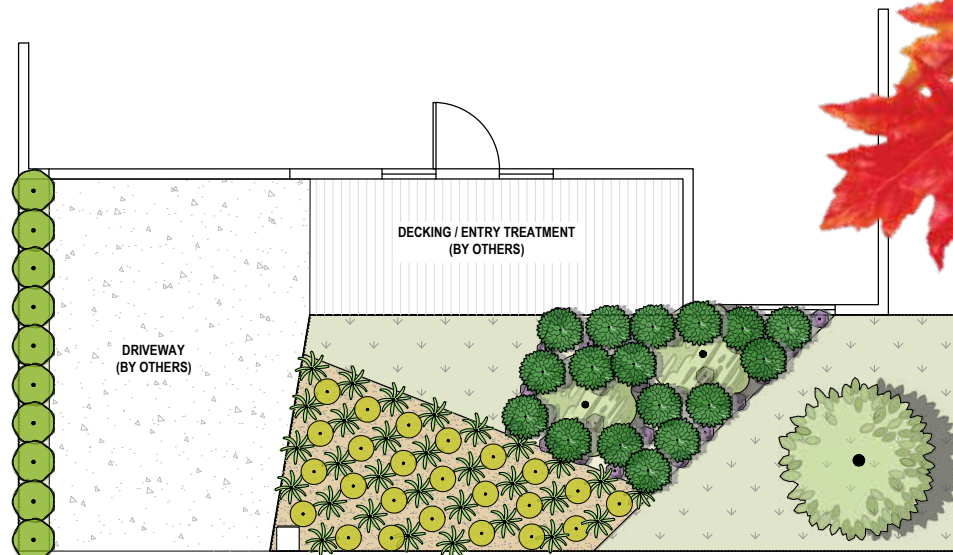

LANDSCAPE

E

LANDSCAPE

F

MATERIALS

Garden Bed Area Incl. Mulch and Irrigation    Granitic Sand    Timber edging

MATERIALS

Garden Bed Area Incl. Mulch and Irrigation    Timber edging

PLANTS

Crepe Myrtle    Bay Laurel    Blue Fescue    Kidney Weed

PLANTS

Eastern Redbud    Crepe Myrtle    Bindweed    Hydrangea

Native Violet

New Zealand Rock Lily

SEVEN  
LANDSCAPE SCHEMES  
THE MAPLES

Imagine stepping out of your front door in your picturesque Redstone community to a front yard designed and landscaped by an international award-winning horticulturalist.

Selected lots at Redstone now include a complete front landscaping scheme. Purchasers of these lots will have a choice of seven exclusive front yard landscape schemes known as The Maples Landscape Collection, expertly designed and individually tailored for their lot by leading horticulture company – Fleming's Landscapes.