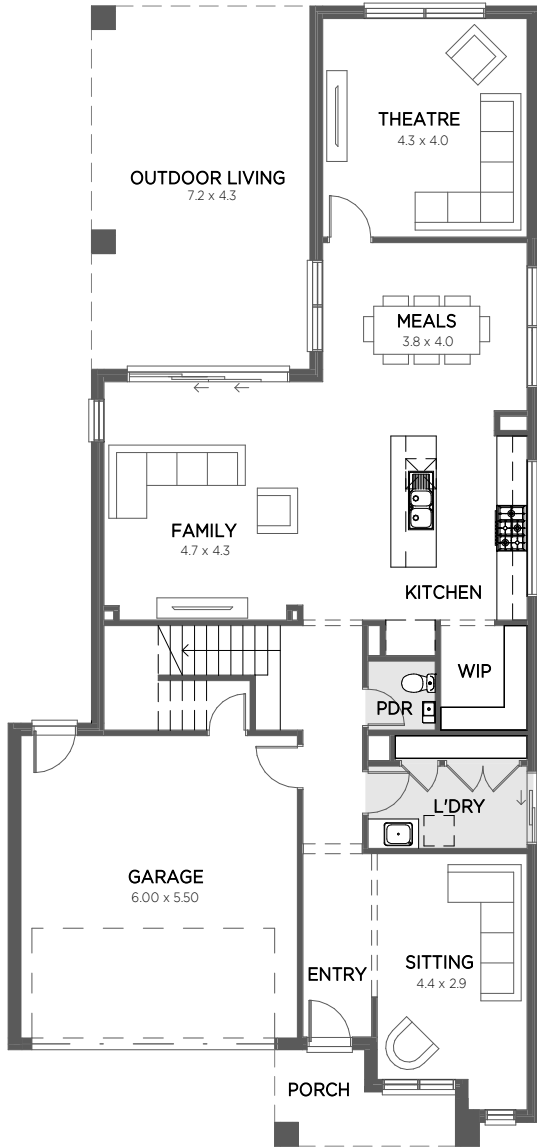

# The Mayfair 352

The Mayfair Series captures all of our most popular design elements that make a house feel like 'home' in one floorplan ranging from 26-37sq. Ranging from 4 to 5 bedroom variants with optional guest suites, the Mayfair will also act as a retreat for your guests, in-laws, or older children.

# The Mayfair 352

12.5m+ Frontage

<b>Total Size</b>	<b>35.22 Sq   327.19 m<sup>2</sup></b>
Exterior Width	10.53 m
Exterior Length	22.12 m
Min Lot Size	12.5m x 30m

Scan here to take a virtual tour

Ground Floor

First Floor

*Signature*  
RANGE