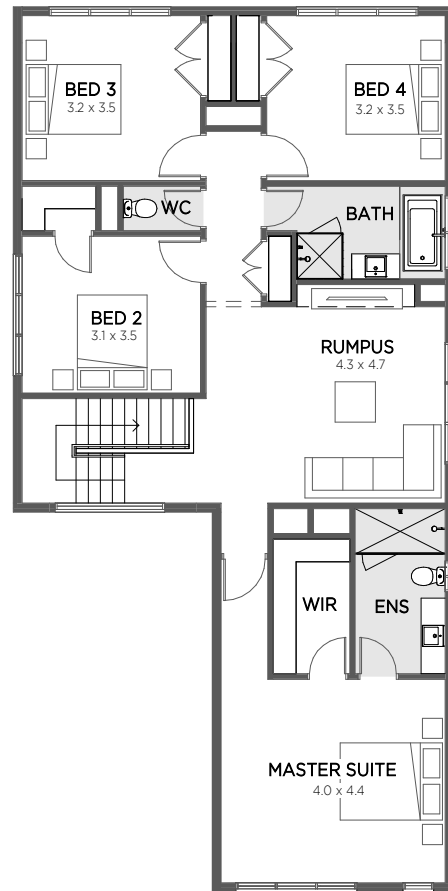

# The Mayfair 352

The Mayfair Series captures all of our most popular design elements that make a house feel like 'home' in one floorplan ranging from 26-37sq. Ranging from 4 to 5 bedroom variants with optional guest suites, the Mayfair will also act as a retreat for your guests, in-laws, or older children.

# The Mayfair 352

12.5m+ Frontage

<b>Total Size</b>	<b>35.22 Sq   327.19 m<sup>2</sup></b>
Exterior Width	10.53 m
Exterior Length	22.12 m
Min Lot Size	12.5m x 30m

Scan here to take a virtual tour

Ground Floor

First Floor

*Signature*  
RANGE