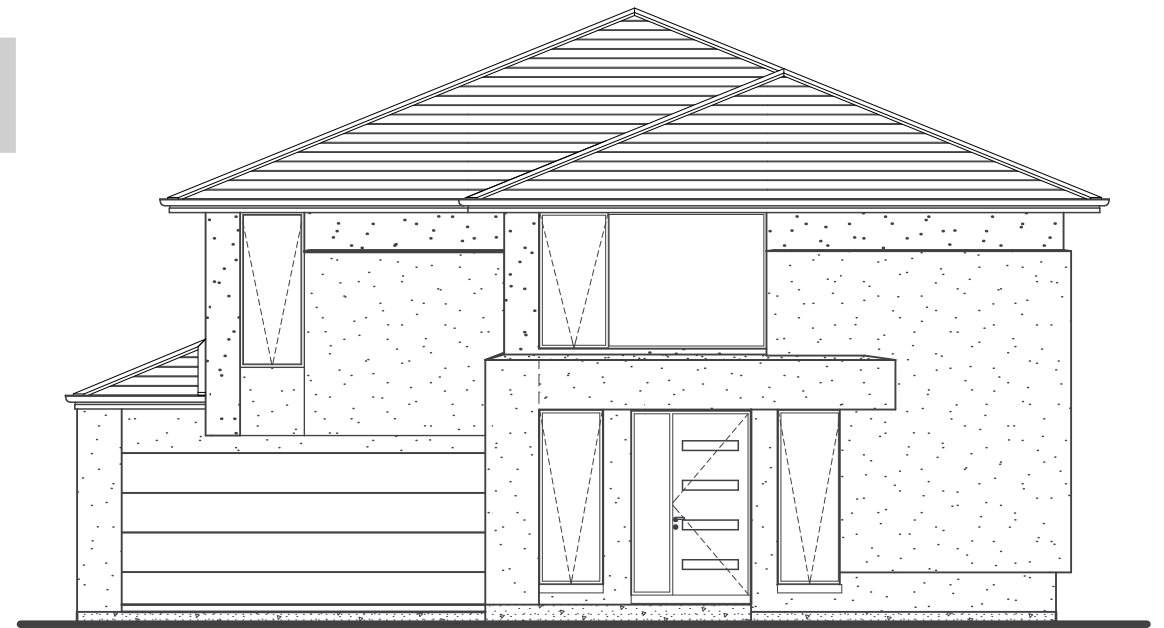

PLANS MAY NOT REFLECT CURRENT URBANEDGE HOMES STANDARD ITEMS. REFER TO YOUR SALES CONSULTANT AT TIME OF PURCHASE FOR A COMPLETE LIST OF INCLUSIONS

FRONT ELEVATION

SCALE 1:100

DRAWN WITH 2590mm GROUND FLOOR CEILING HEIGHT
- 2440mm FIRST FLOOR CEILING HEIGHT