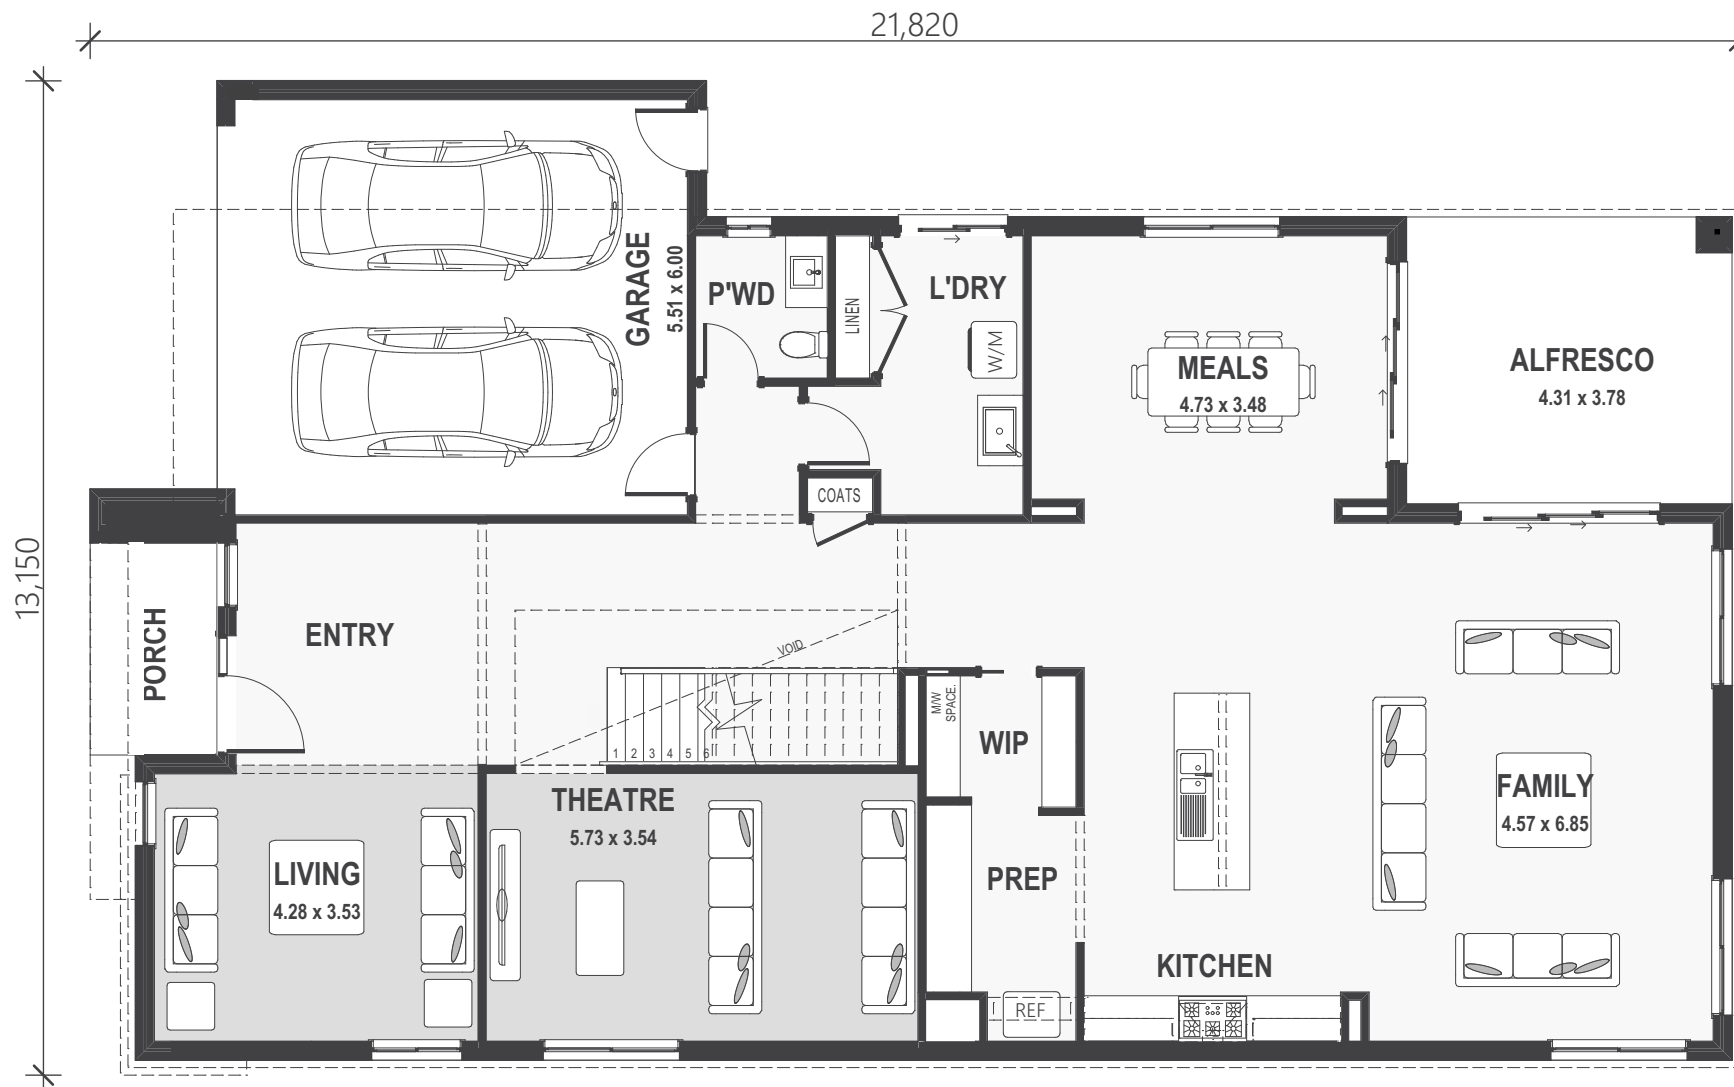

## FRONT ELEVATION

SCALE 1:100

DRAWN WITH 2590mm GROUND FLOOR CEILING HEIGHT  
- 2440mm FIRST FLOOR CEILING HEIGHT

## GROUND FLOOR BROCHURE PLAN

SCALE 1:100

(EAVE, FASCIA & GUTTER ALLOWANCES MUST BE MADE FOR SITING PURPOSES)

SAARA 5-52  
UE118DBG FACADE

© - Copyright 2020 Urbanedge Homes  
Master Last Updated - 28/09/2020

MASTER PLAN ID  
U540.001  
FACADE ID  
UE118DBG.540

AREA	m <sup>2</sup>	Sqrs
GROUND FLOOR:	185.89	20.00
GARAGE:	37.18	4.00
FRONT PORCH:	5.91	0.63
FIRST FLOOR:	239.62	25.79
ALFRESCO:	16.38	1.76
TOTAL:	484.98 m <sup>2</sup>	52.18sqrs
SITE AREA:	408.45m <sup>2</sup>	
SITE COVERAGE:	60.00%	