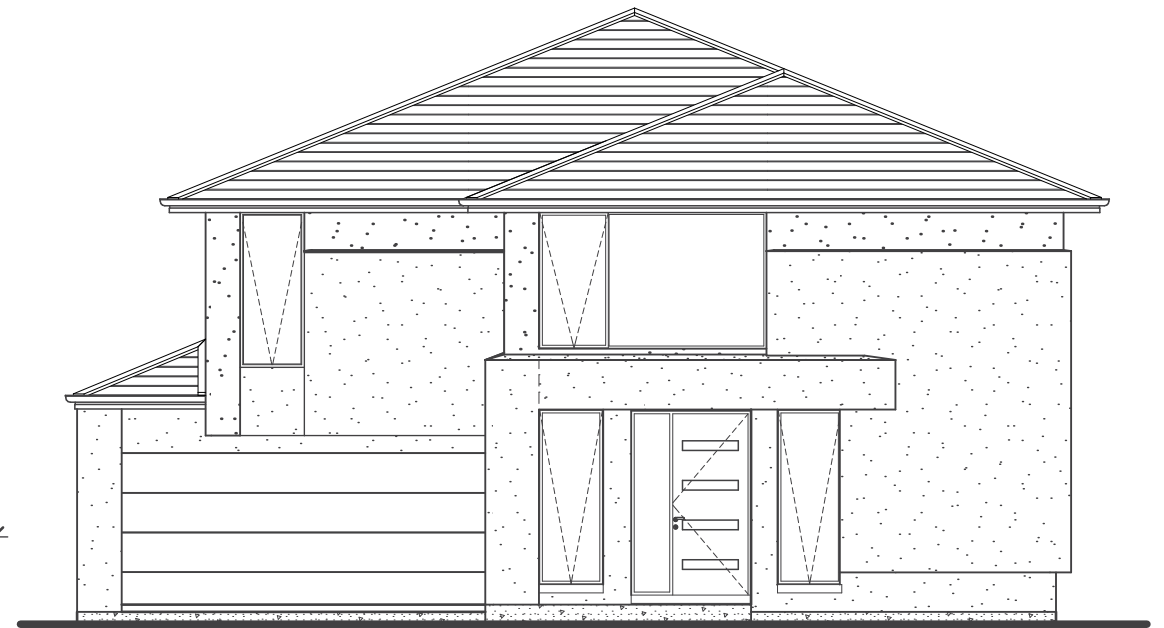

## FRONT ELEVATION

SCALE 1:100

DRAWN WITH 2590mm GROUND FLOOR CEILING HEIGHT  
- 2440mm FIRST FLOOR CEILING HEIGHT

## GROUND FLOOR BROCHURE PLAN

SCALE 1:100

(EAVE, FASCIA & GUTTER ALLOWANCES MUST BE MADE FOR SITING PURPOSES)

SAARA 5-52  
UE118DBG FACADE

© - Copyright 2020 Urbanedge Homes  
Master Last Updated - 28/09/2020

MASTER PLAN ID  
U540.001  
FACADE ID  
UE118DBG.540

AREA	m <sup>2</sup>	Sqrs
GROUND FLOOR:	185.89	20.00
GARAGE:	37.18	4.00
FRONT PORCH:	5.91	0.63
FIRST FLOOR:	239.62	25.79
ALFRESCO:	16.38	1.76
TOTAL:	484.98 m <sup>2</sup>	52.18sqrs
SITE AREA:	408.45m <sup>2</sup>	
SITE COVERAGE:	60.00%	