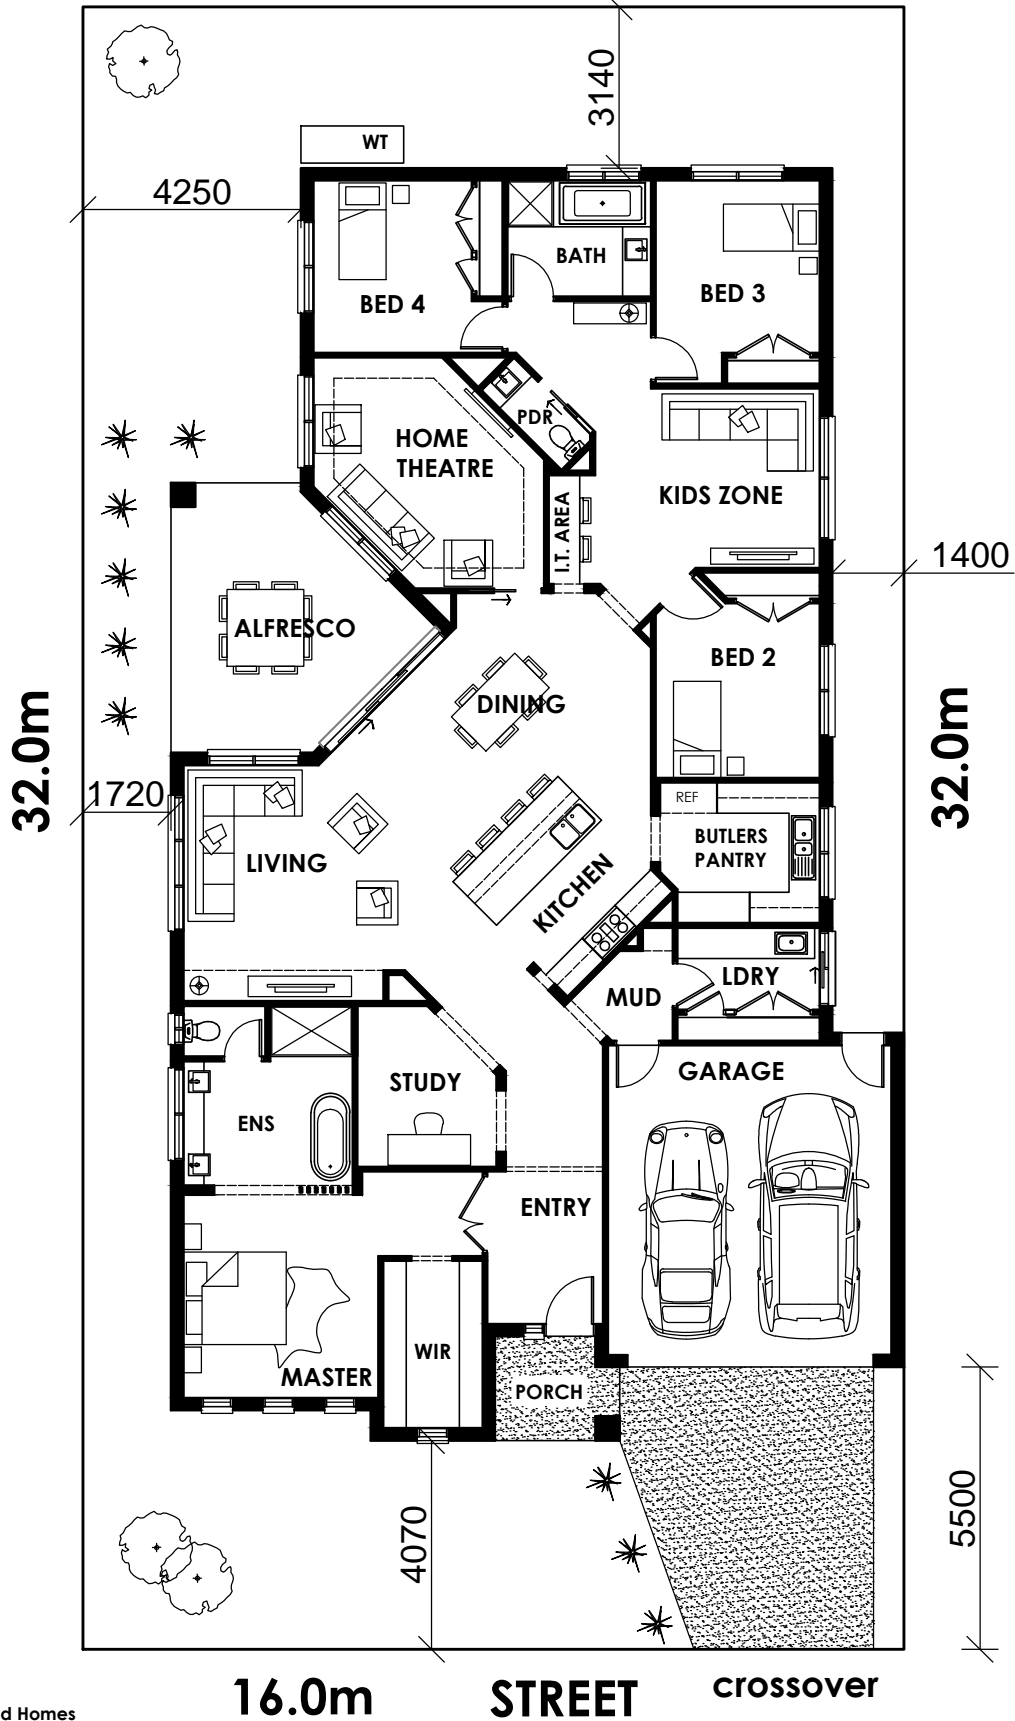

16.0m

MONTAGE SUITS 16.0m X 32.0m BLOCK

HOUSE SIZE 304.68M2 / 32.79 SQRS

© Copyright Inspired Homes

Home design by Inspired Homes
For Aquarevo Estate, Lyndhurst

FLOOR PLAN
Scale 1:100

Issue:

Date: 22.03.19