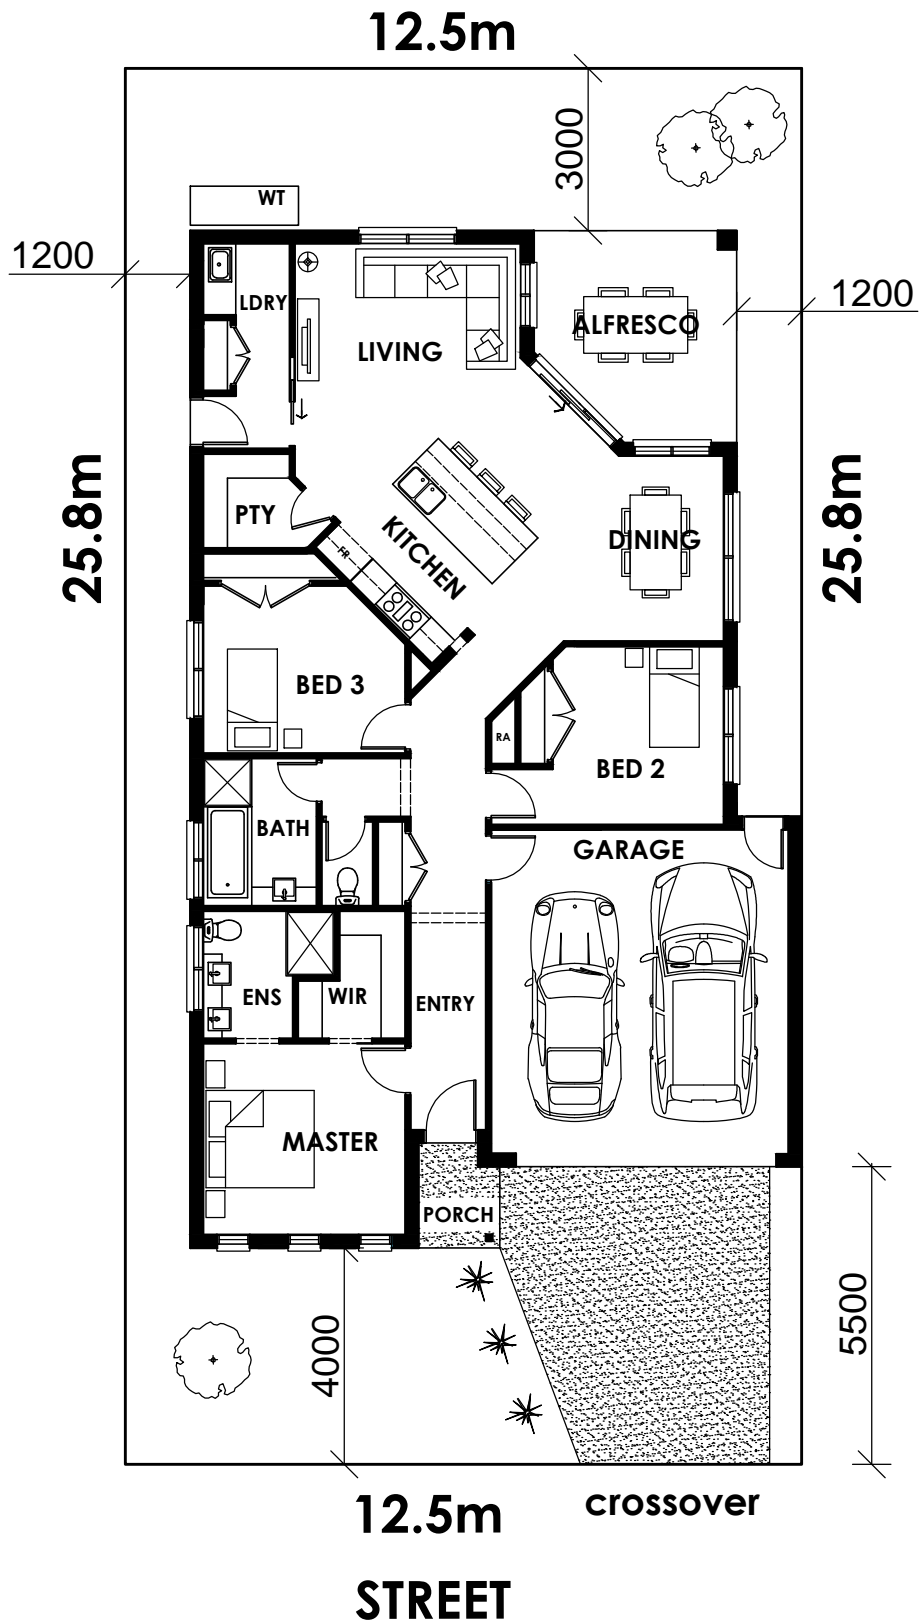

INDIANA MODIFIED SUITS 12.5m X 25.8m BLOCK

HOUSE SIZE 191.07M2 / 20.56 SQRS

© Copyright Inspired Homes

Home design by Inspired Homes  
For Aquarevo Estate, Lyndhurst

FLOOR PLAN  
Scale 1:100

Issue:

Date: 22.03.19