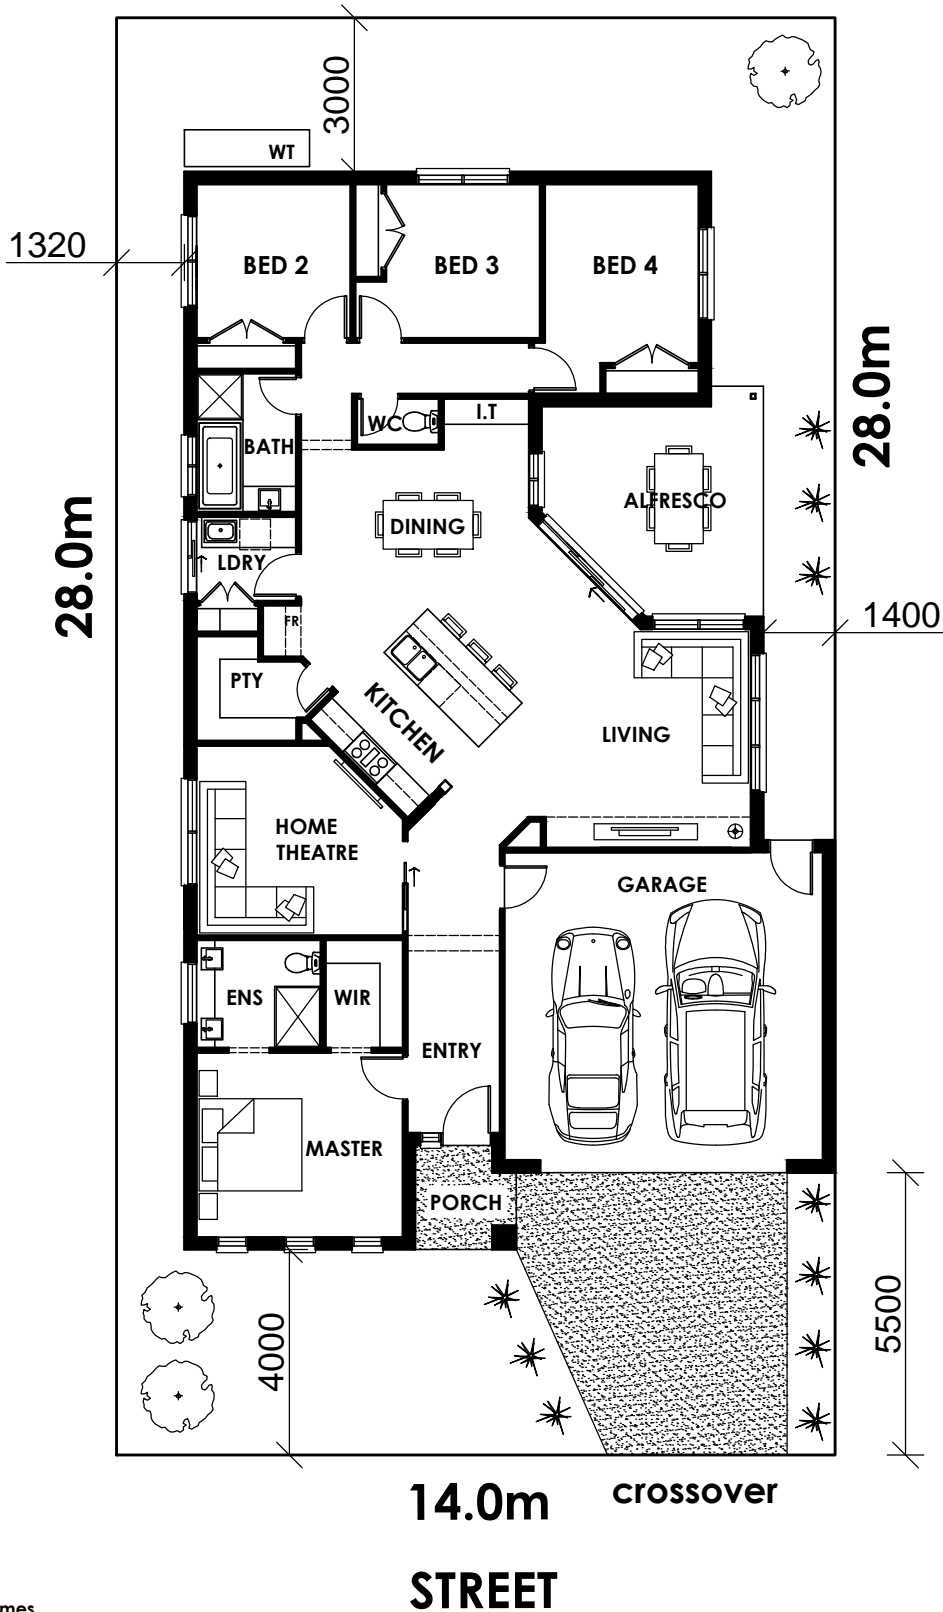

ARIA MODIFIED SUITS 14.0m X 28.0m BLOCK

HOUSE SIZE 236.33M2 / 25.23 SQRS

14.0m

© Copyright Inspired Homes

Home design by Inspired Homes
For Aquarevo Estate, Lyndhurst

FLOOR PLAN
Scale 1:100

Issue:

Date: 22.03.19