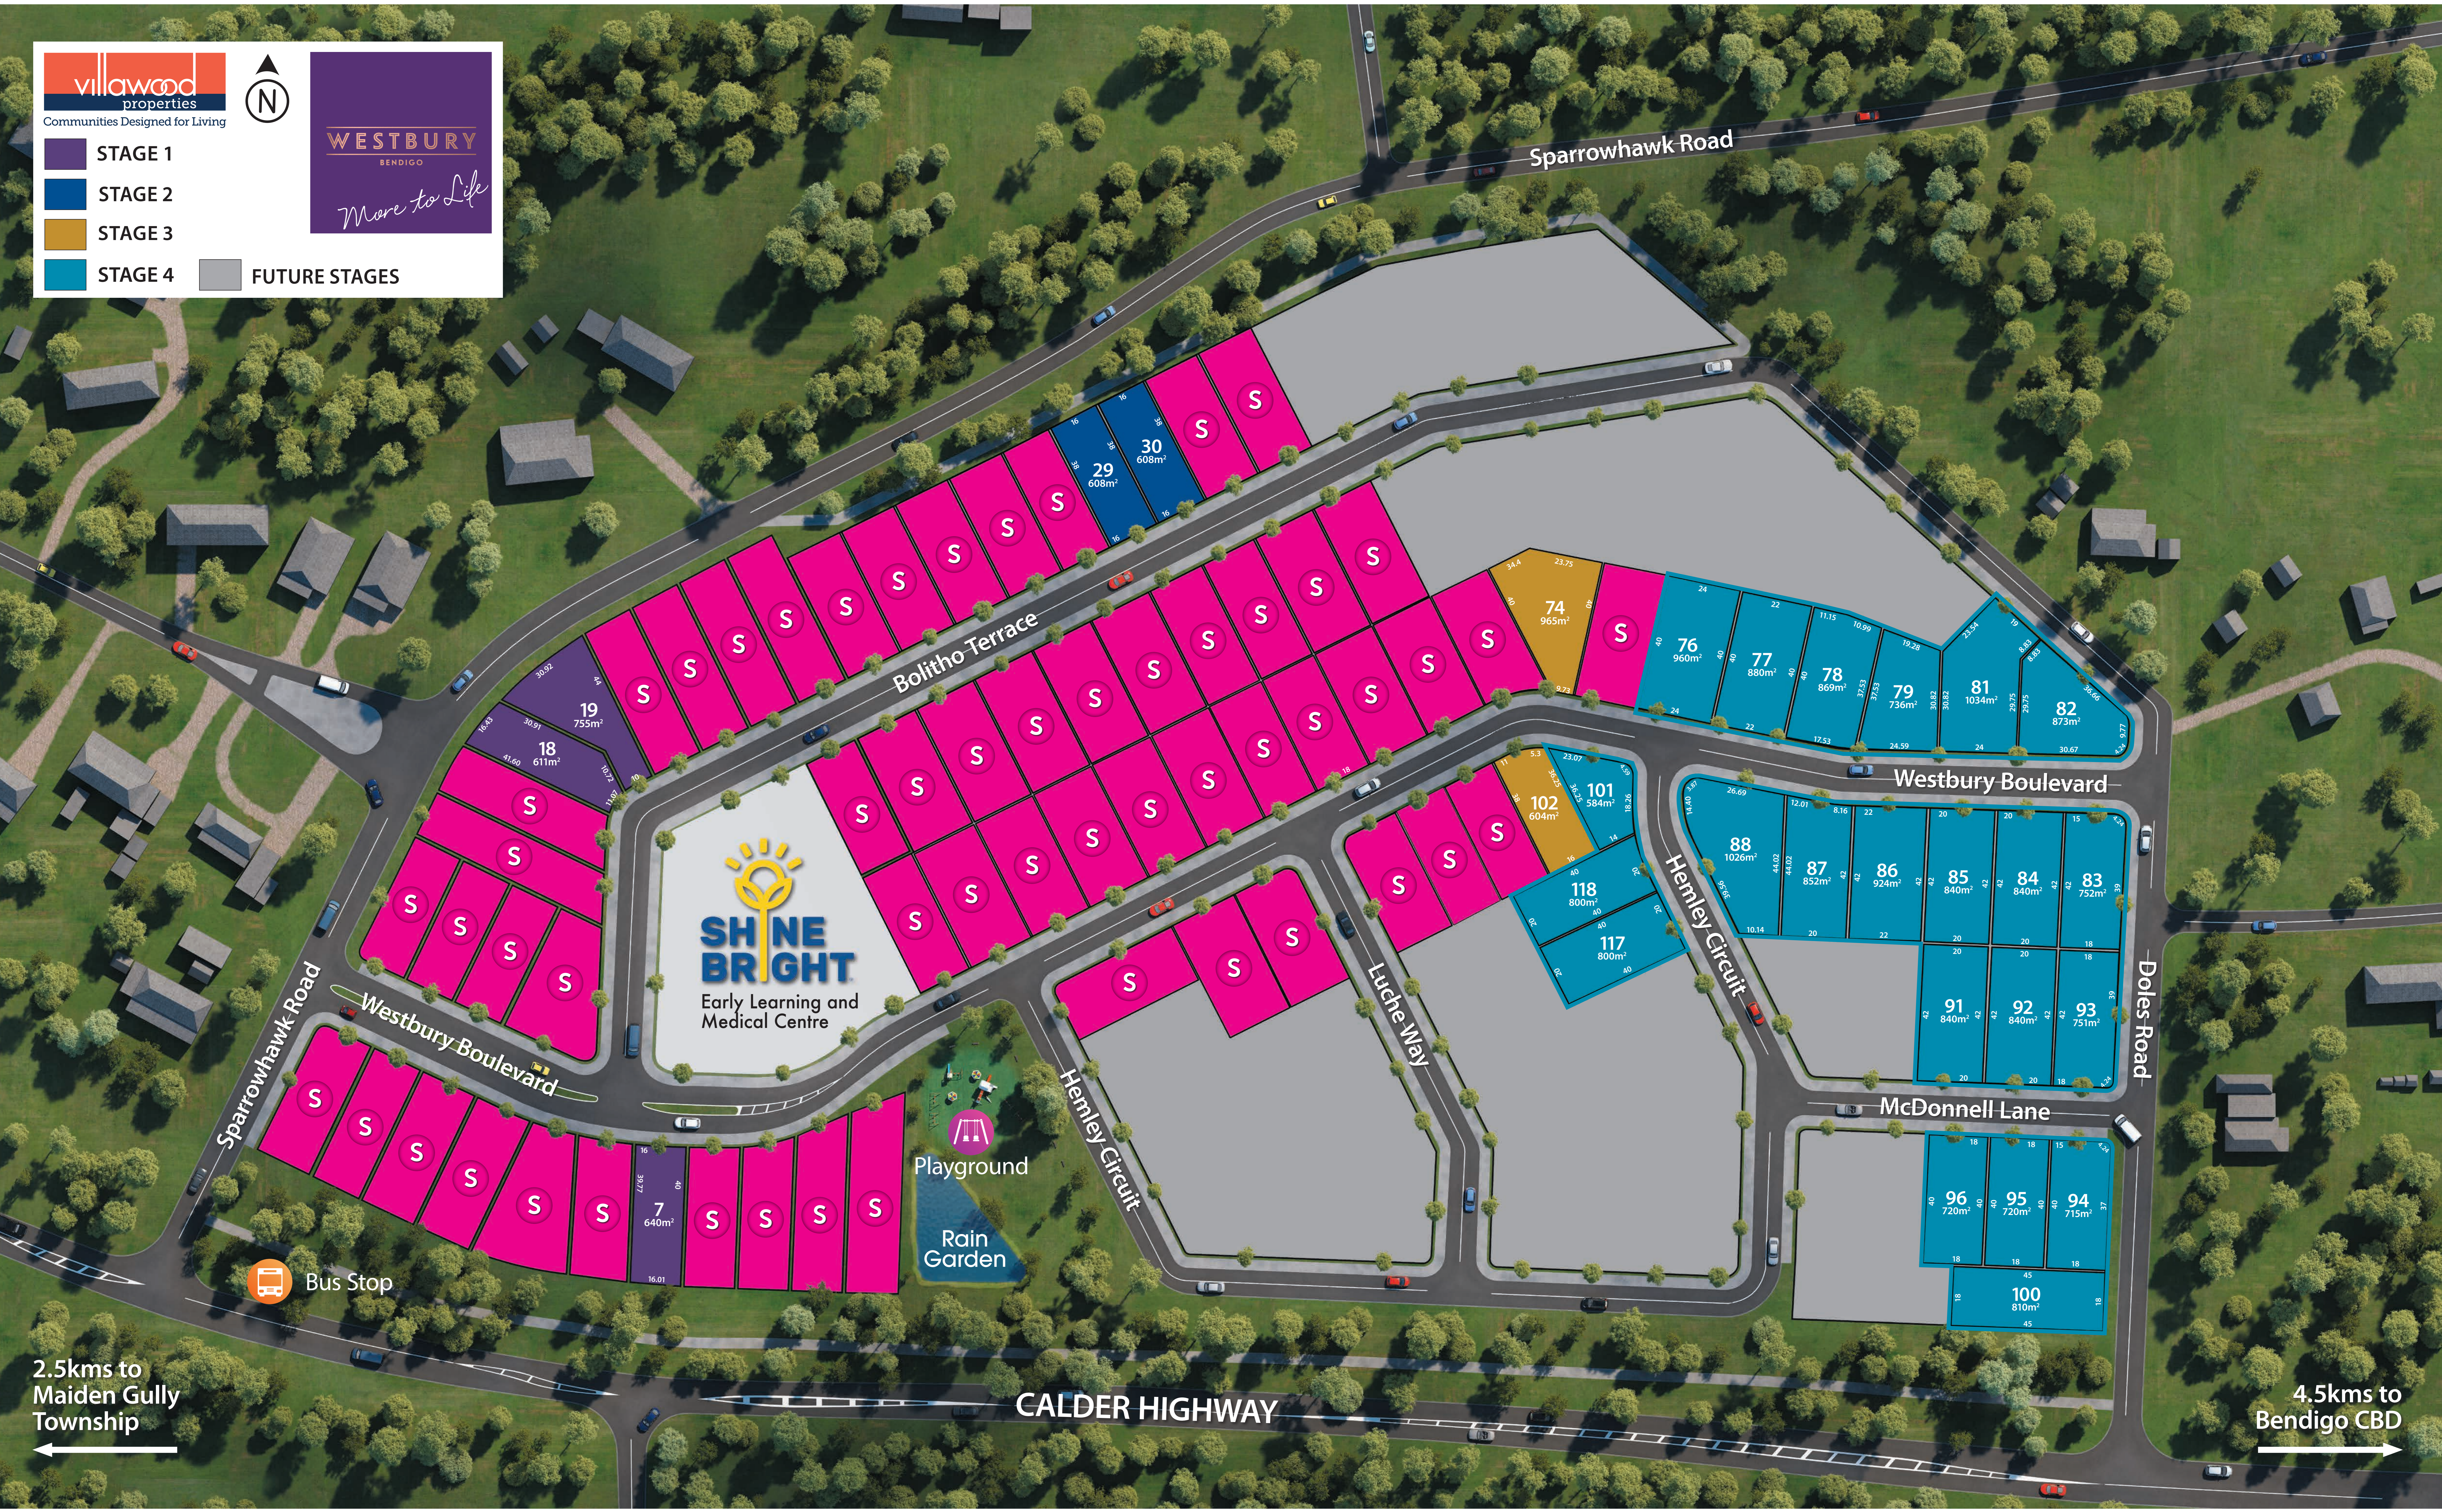

Communities Designed for Living

- STAGE 1
- STAGE 2
- STAGE 3
- STAGE 4
- FUTURE STAGES

Lot Number	Area (m ²)	Stage
7	640m ²	Stage 1
18	611m ²	Stage 1
19	755m ²	Stage 1
29	608m ²	Stage 2
30	608m ²	Stage 2
74	965m ²	Stage 3
101	584m ²	Stage 3
102	604m ²	Stage 3
117	800m ²	Stage 4
118	800m ²	Stage 4
76	960m ²	Stage 4
77	880m ²	Stage 4
78	869m ²	Stage 4
79	736m ²	Stage 4
81	1034m ²	Stage 4
82	873m ²	Stage 4
83	752m ²	Stage 4
84	840m ²	Stage 4
85	840m ²	Stage 4
86	924m ²	Stage 4
87	852m ²	Stage 4
88	1026m ²	Stage 4
91	840m ²	Stage 4
92	840m ²	Stage 4
93	751m ²	Stage 4
94	715m ²	Stage 4
95	720m ²	Stage 4
96	720m ²	Stage 4
100	810m ²	Stage 4

SHINE BRIGHT
Early Learning and Medical Centre

Playground
Rain Garden

2.5kms to Maiden Gully Township

4.5kms to Bendigo CBD

CALDER HIGHWAY