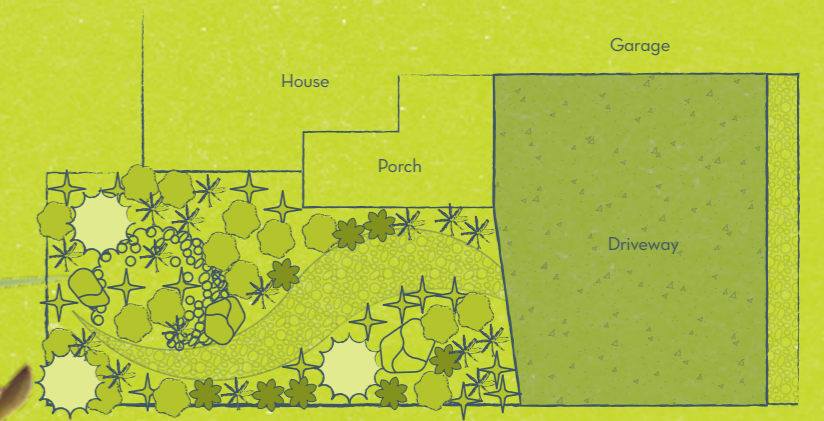

A botanical, free flowing garden design, rich with garden bed plantings and a picture-perfect small garden tree.

THE BAHAAAR GARDEN

THE HORIZON GARDEN

Brimming with Australian native plants including ground covers, shrubs and trees, this highly unique garden design is poetry in motion.